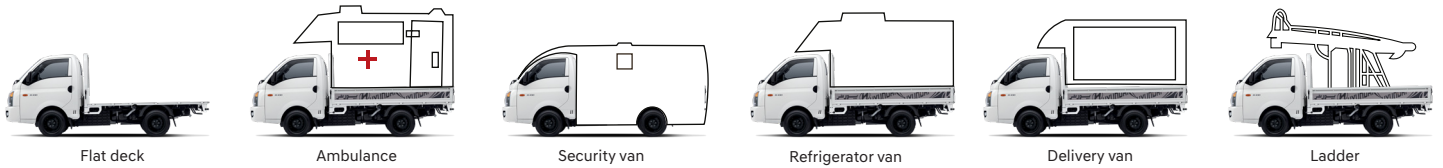

Applications

Freight & Insurance would be charged separately, at actual.